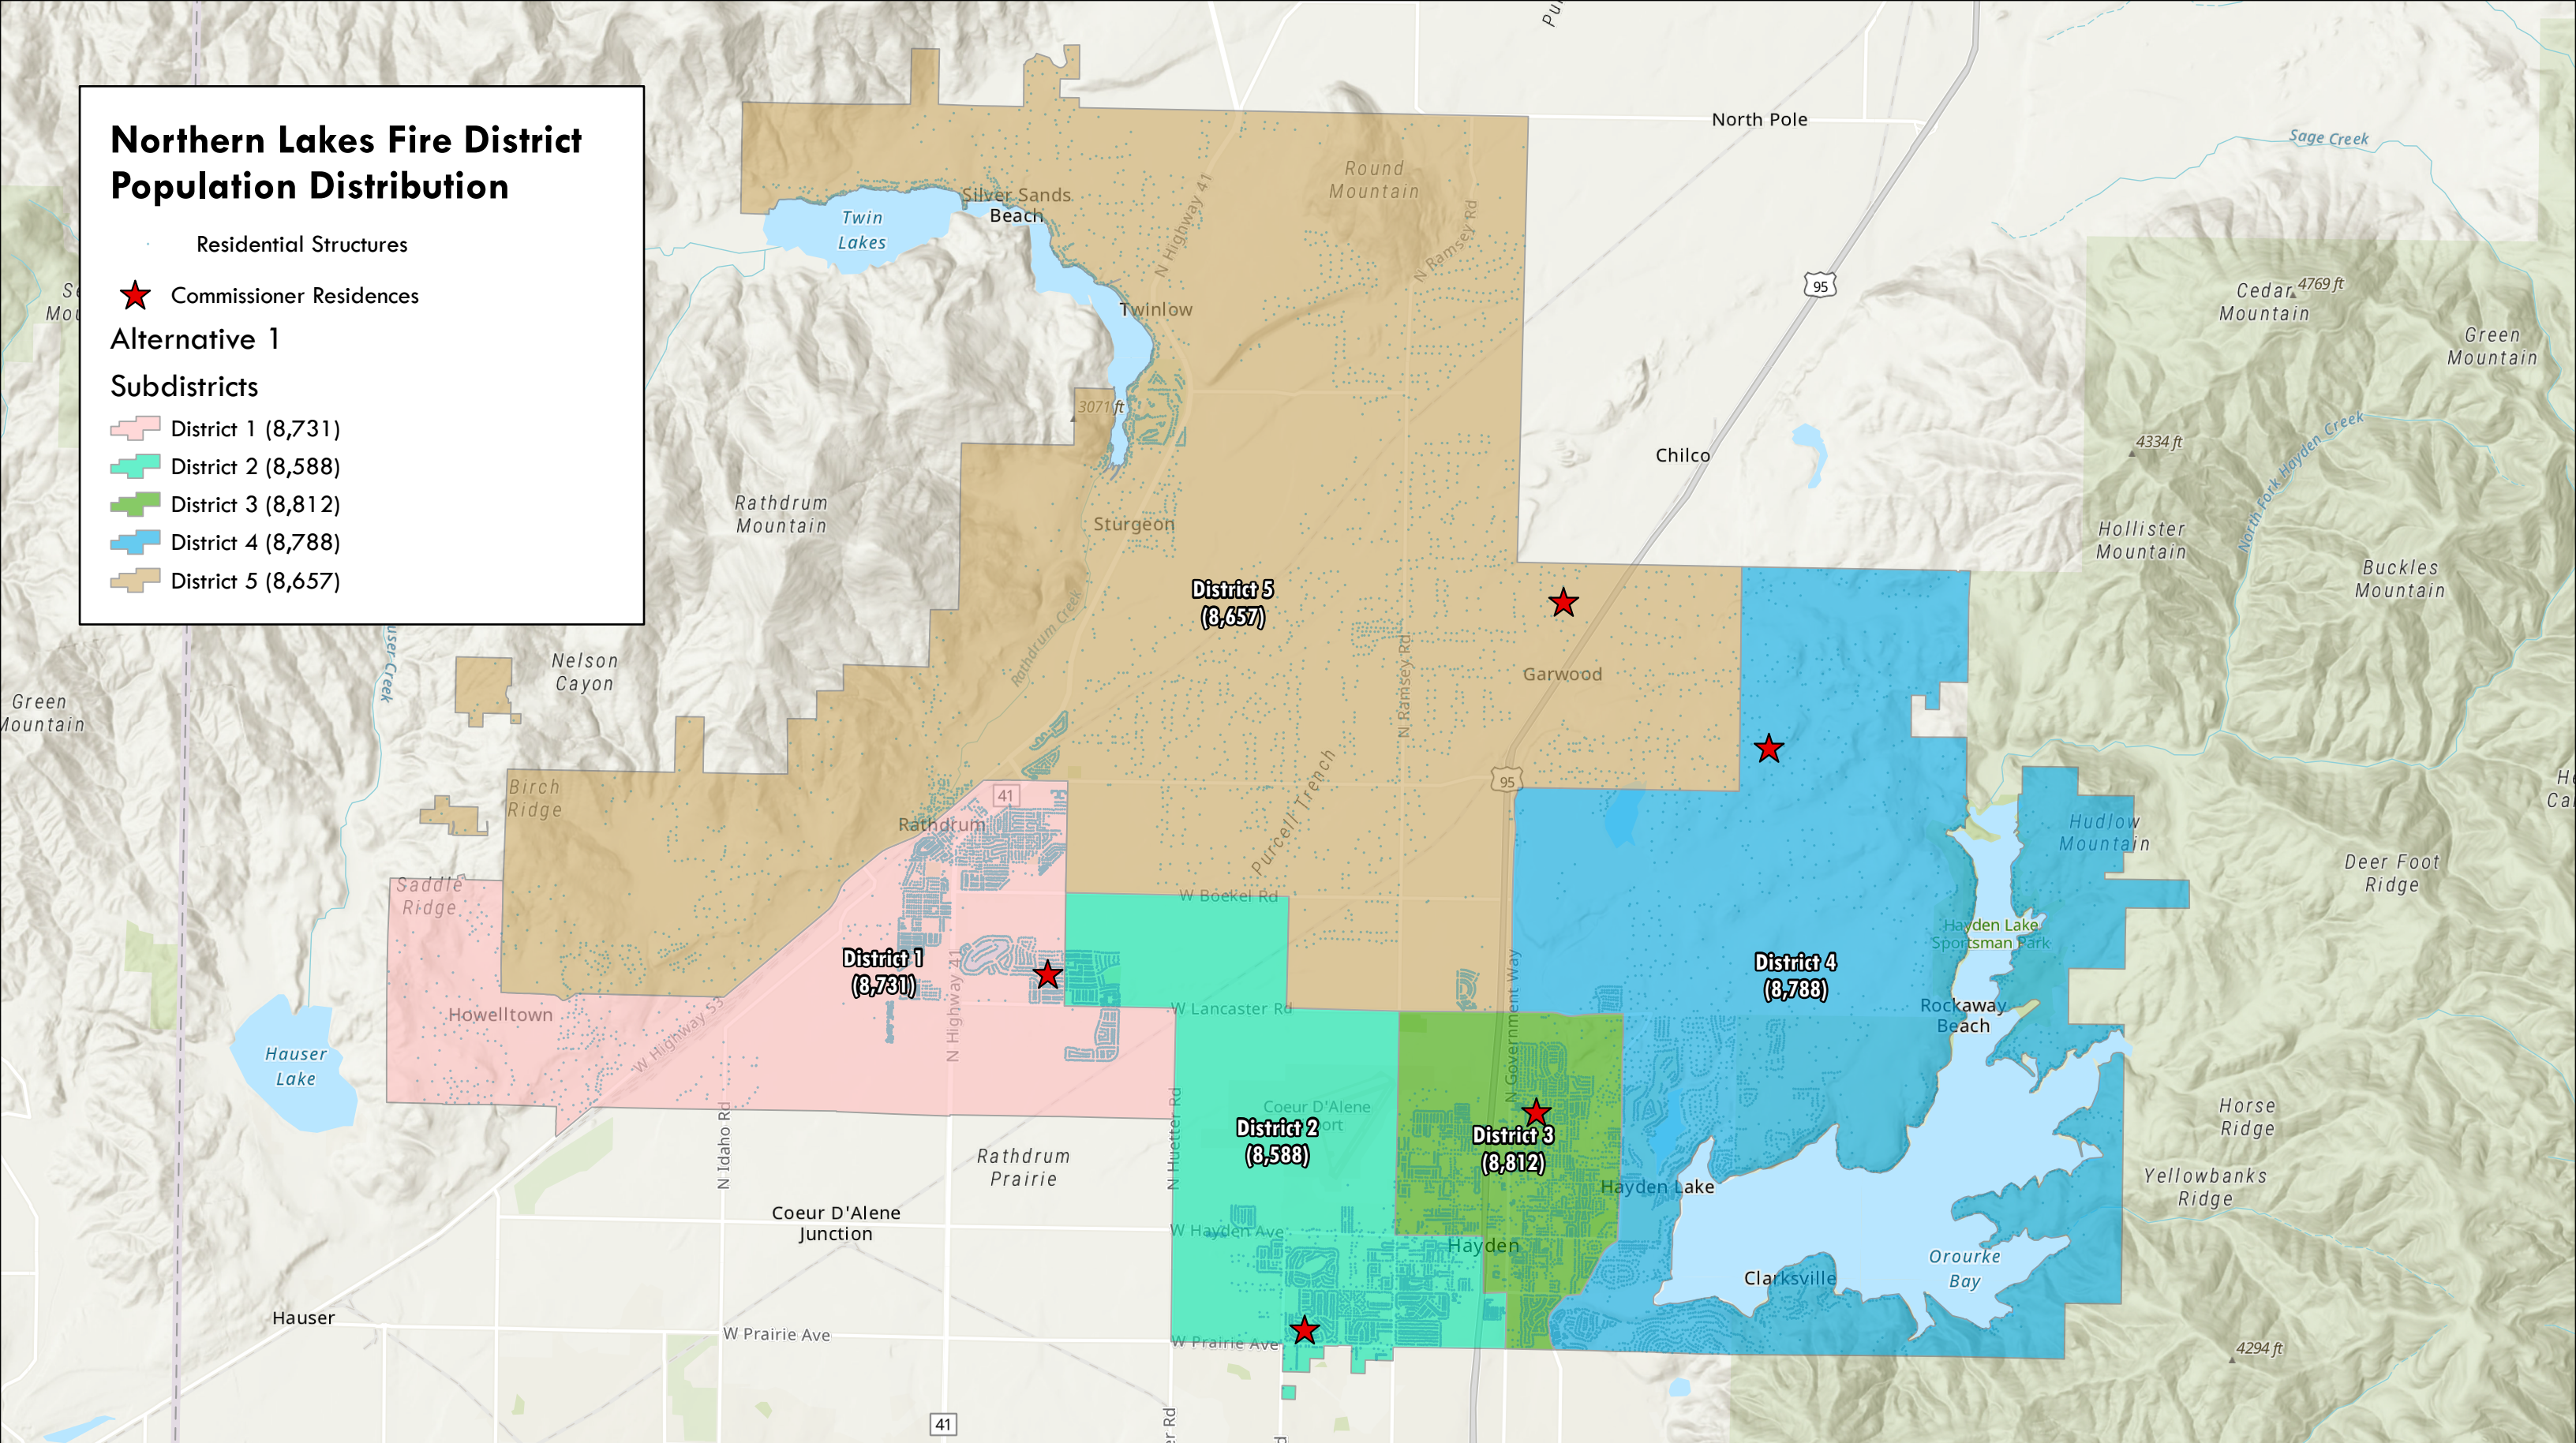

# Northern Lakes Fire District Population Distribution

-  Residential Structures
-  Commissioner Residences

## Alternative 1

### Subdistricts

-  District 1 (8,731)
-  District 2 (8,588)
-  District 3 (8,812)
-  District 4 (8,788)
-  District 5 (8,657)

# Population by Sub-District (2020)

Northern Lakes Fire District